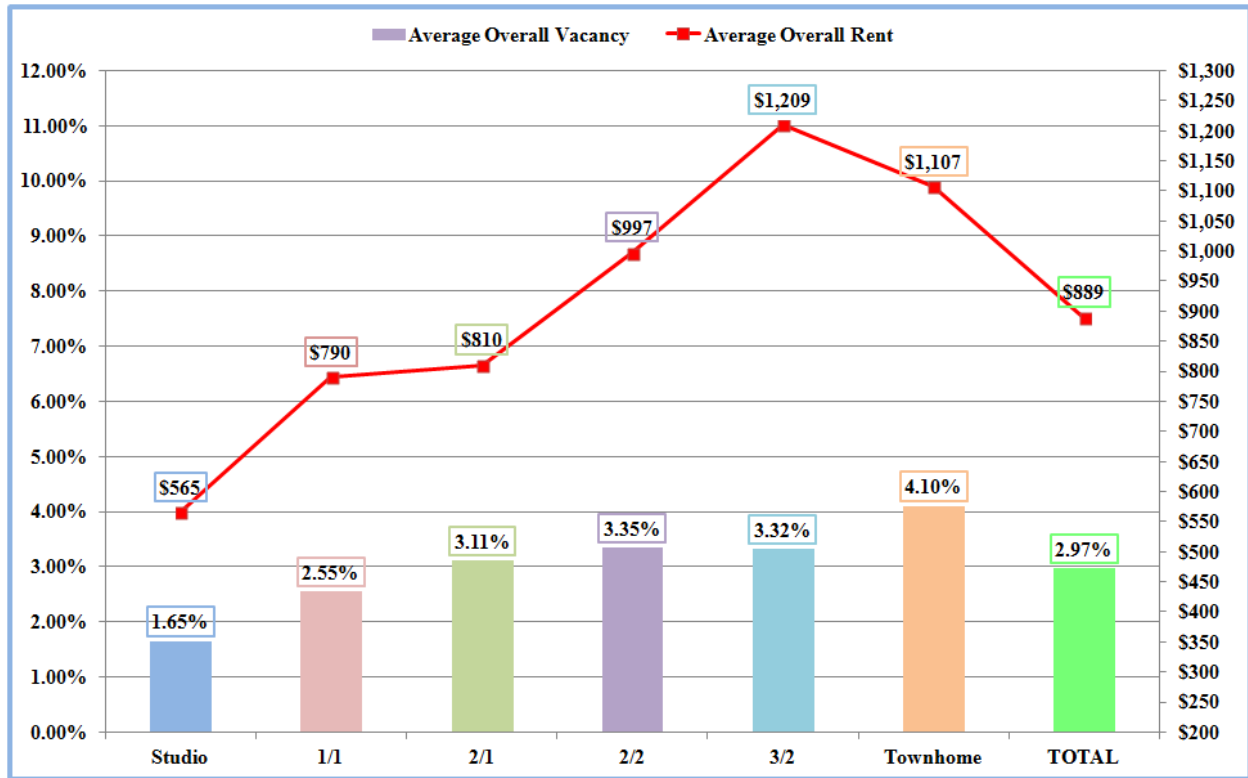

**SUMMARY BY UNIT TYPE
AVERAGE RENT & VACANCY DATA**

**Data By Unit Type
(Based Upon Units Surveyed)**

	STUDIOS	1 BED/ 1 BATH	2 BED/ 1 BATH	2 BED/ 2 BATH	3 BED/ 2 BATH	TOWNHOME	TOTALS
Average SF-By Unit Type	406 SF	721 SF	849 SF	1,040 SF	1,265 SF	1,288 SF	886 SF
Average Rent-By Unit Type	\$565	\$790	\$810	\$997	\$1,209	\$1,107	\$889
Average Rent/SF-By Unit Type	\$1.39	\$1.10	\$0.95	\$0.96	\$0.96	\$0.86	\$1.00
Indicated Vacancy Rate-By Unit Type	1.65%	2.55%	3.11%	3.35%	3.32%	4.10%	2.97%

**SUMMARY BY MARKET AREA
 AVERAGE RENT & VACANCY DATA**

**Data By Market Area
 (Based Upon Units Surveyed)**

Area	Sub-Market	Average Rent 1 st Qtr. 2015	Average Vacancy 1 st Qtr. 2015
1	Northwest Reno	\$934	2.86%
2	Northeast Reno	\$830	2.89%
3	W. Sparks/N. Valley	\$778	1.26%
4	East Sparks	\$993	5.32%
5	West Reno	\$801	1.33%
6	Southwest Reno	\$786	3.83%
7	Brinkby/Grove	\$686	3.64%
8	Airport	\$752	1.25%
9	Lakeridge	\$942	1.92%
10	Southeast Reno	\$931	2.64%
Overall Reno-Sparks		\$889	2.97%