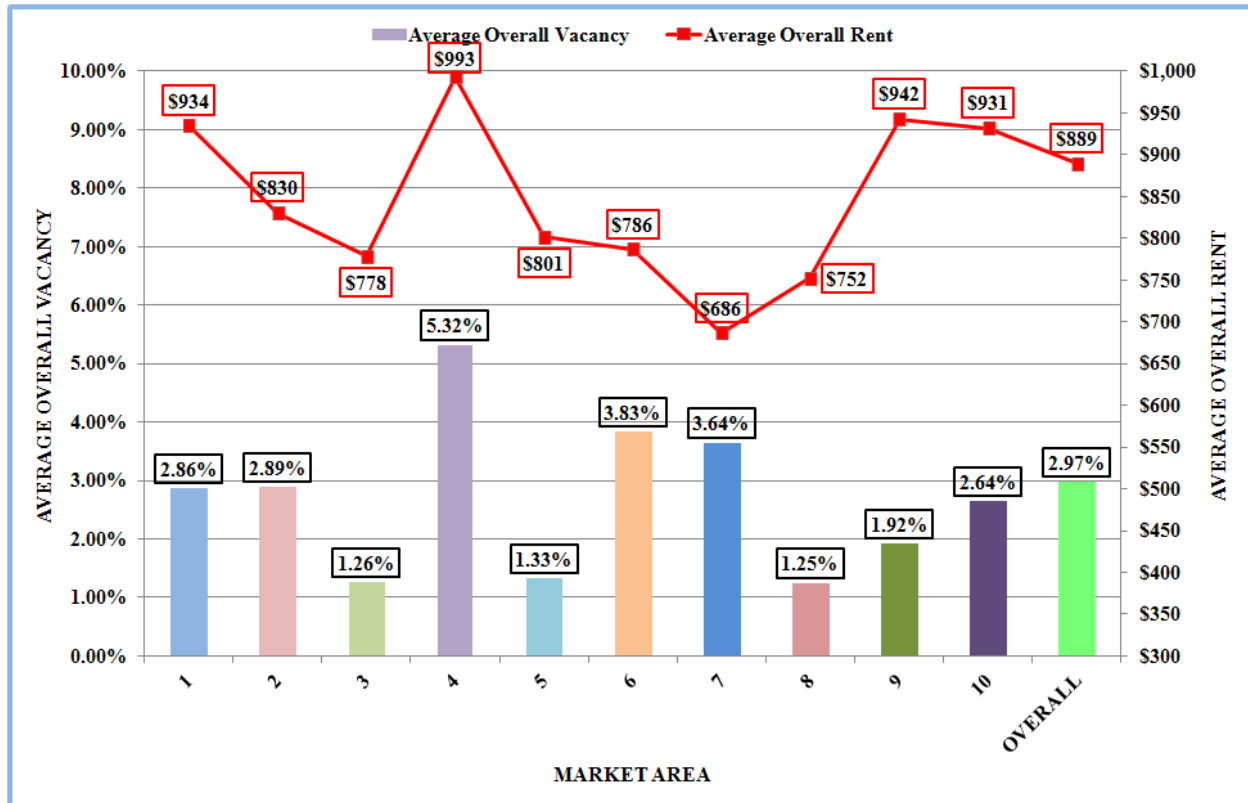

**SUMMARY BY UNIT TYPE
AVERAGE RENT & VACANCY DATA**

**Data By Unit Type
(Based Upon Units Surveyed)**

	STUDIOS	1 BED/ 1 BATH	2 BED/ 1 BATH	2 BED/ 2 BATH	3 BED/ 2 BATH	TOWNHOME	TOTALS
Average SF-By Unit Type	406 SF	721 SF	849 SF	1,040 SF	1,265 SF	1,288 SF	886 SF
Average Rent-By Unit Type	\$565	\$790	\$810	\$997	\$1,209	\$1,107	\$889
Average Rent/SF-By Unit Type	\$1.39	\$1.10	\$0.95	\$0.96	\$0.96	\$0.86	\$1.00
Indicated Vacancy Rate-By Unit Type	1.65%	2.55%	3.11%	3.35%	3.32%	4.10%	2.97%

**SUMMARY BY MARKET AREA
 AVERAGE RENT & VACANCY DATA**

**Data By Market Area
 (Based Upon Units Surveyed)**

Area	Sub-Market	Average Rent 1 st Qtr. 2015	Average Vacancy 1 st Qtr. 2015
1	Northwest Reno	\$934	2.86%
2	Northeast Reno	\$830	2.89%
3	W. Sparks/N. Valley	\$778	1.26%
4	East Sparks	\$993	5.32%
5	West Reno	\$801	1.33%
6	Southwest Reno	\$786	3.83%
7	Brinkby/Grove	\$686	3.64%
8	Airport	\$752	1.25%
9	Lakeridge	\$942	1.92%
10	Southeast Reno	\$931	2.64%
Overall Reno-Sparks		\$889	2.97%